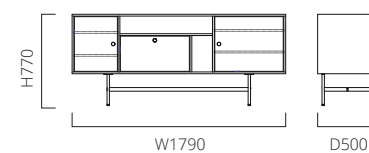

Material

Cabinet: plywood, oak veneer, PU finish
Door: MDF, oak veneer, PU finish
Legs: metal, powder coating

Assembly
Legs KD

BOXES cabinet low ID: 029-1801

Color

ID: 10
Lo light oak

BOXES cabinet tall ID: 029-1802