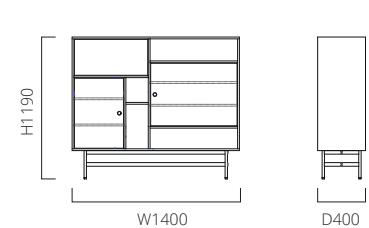

Material

Cabinet: plywood, oak veneer, PU finish
Door: MDF, oak veneer, PU finish
Legs: metal, powder coating

Assembly
Legs KD

BOXES cabinet low ID: 029-1801

Color

ID: 10
Lo light oak

BOXES cabinet tall ID: 029-1802