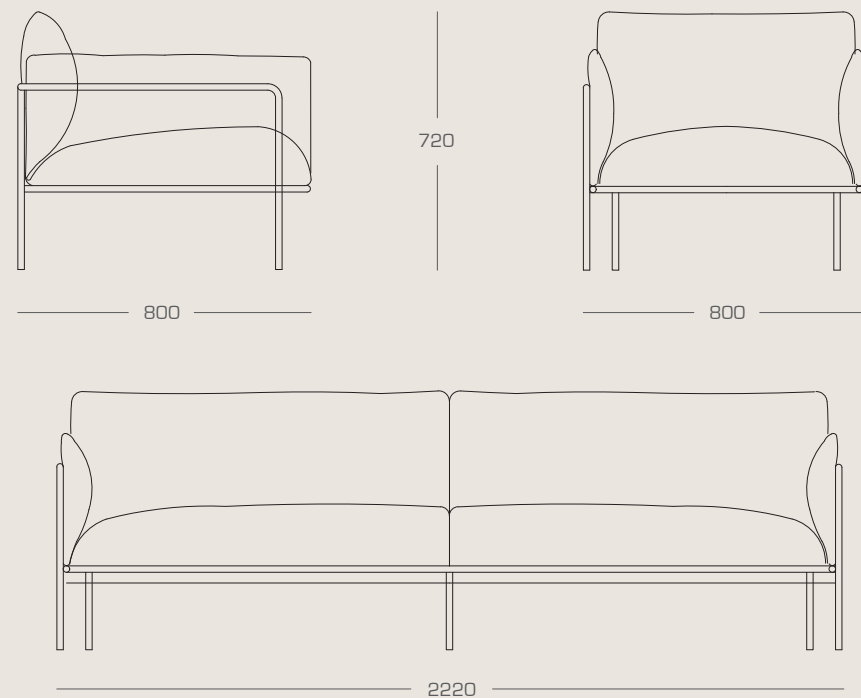

NATADORA

SCRIBE SOFA & CHAIR

by cameron foggo

A bauhaus-inspired sleek external metal frame gives a clean, bold impression to this sharp design. the soft curves of the cushions contrast nicely with the strong straight lines of the metal frame striking the right balance between refined industrial and contemporary minimal. scribe's tight and tidy appearance, with seating comfort slightly firm but not hard, is equally suited for either commercial or residential spaces.

AVAILABLE IN THE FOLLOWING CONFIGURATIONS

scribe sofa
2220W x 800D x 720H
scribe armchair
800W x 800D x 720H

frame : powder coated steel (matte black) /
solid beech / plywood / seatbelt webbing

filling : high density polyurethane foam, duck feather and fiber
on all cushioning.